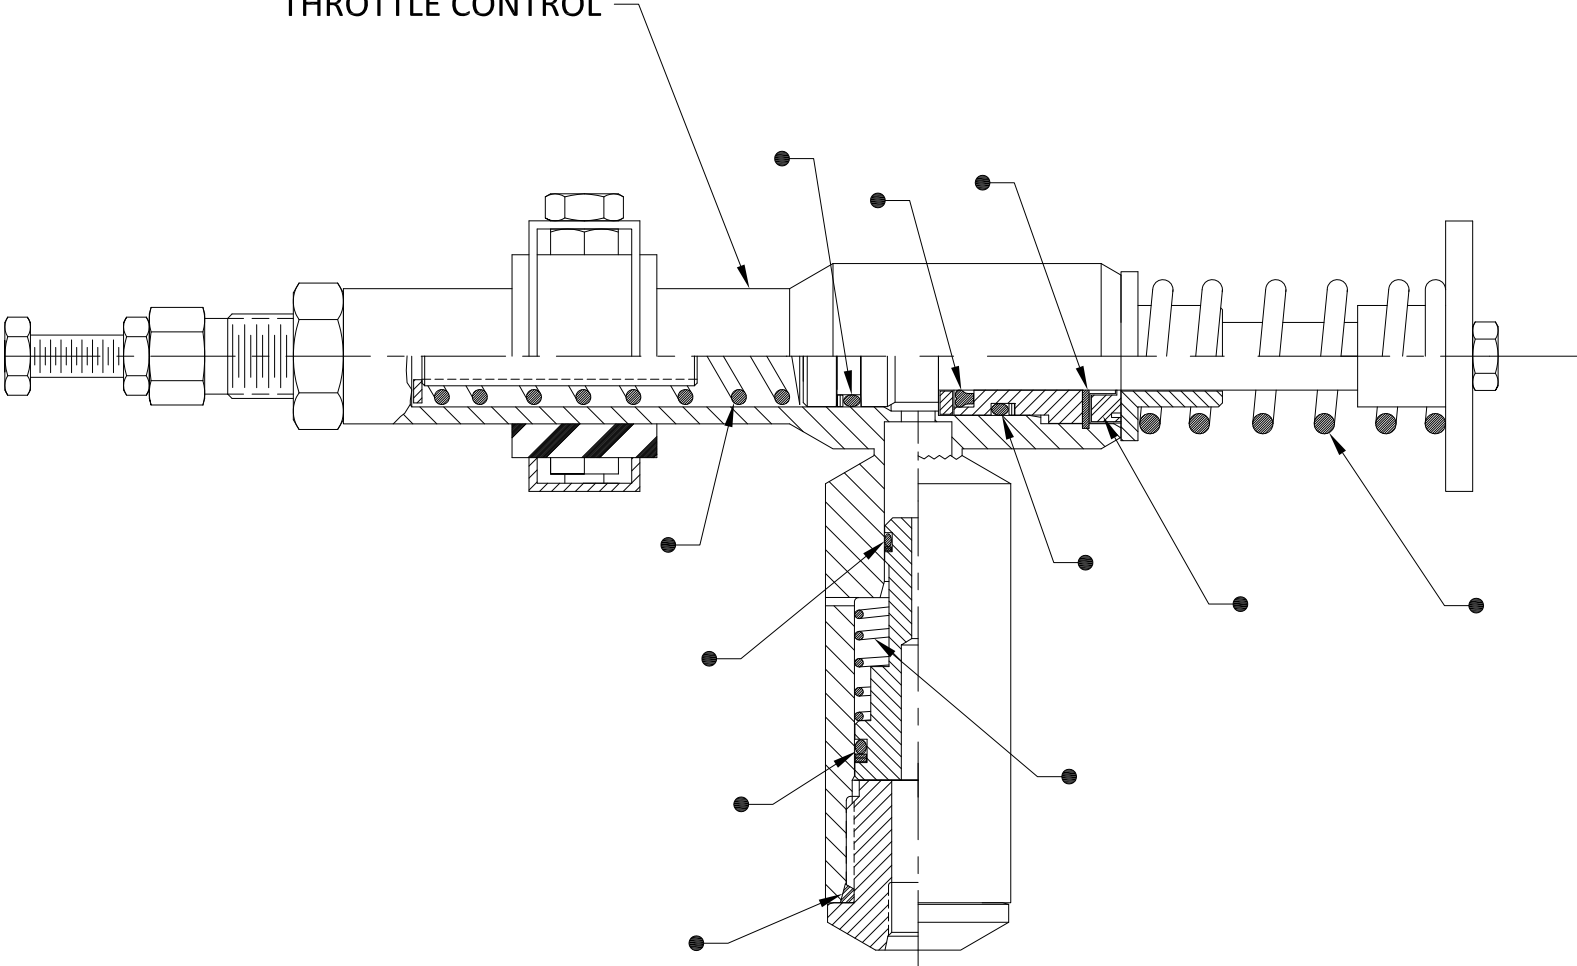

THROTTLE CONTROL

● REPAIR KIT NO. 2145-14 INCLUDES ALL SEALS, SPRINGS, AND RETAINERS AS SHOWN