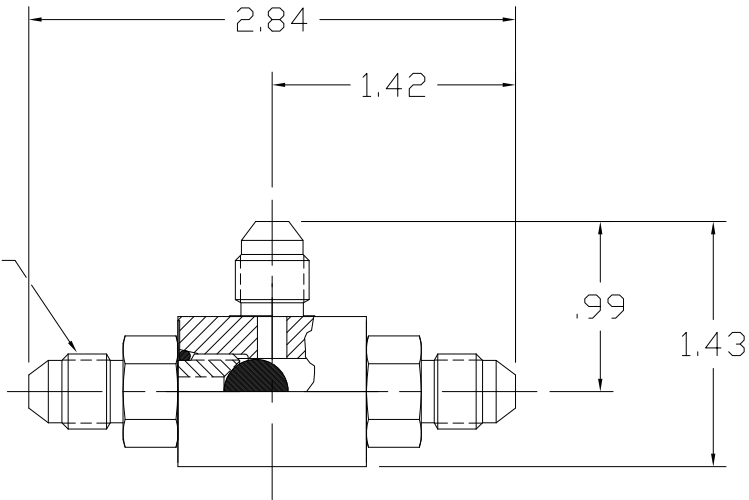

PART NO. 2114
SHUTTLE VALVE

1/4" MALE JIC
7/16-20UNF-2A TH'D.
(3 PLACES)

.875 HEX