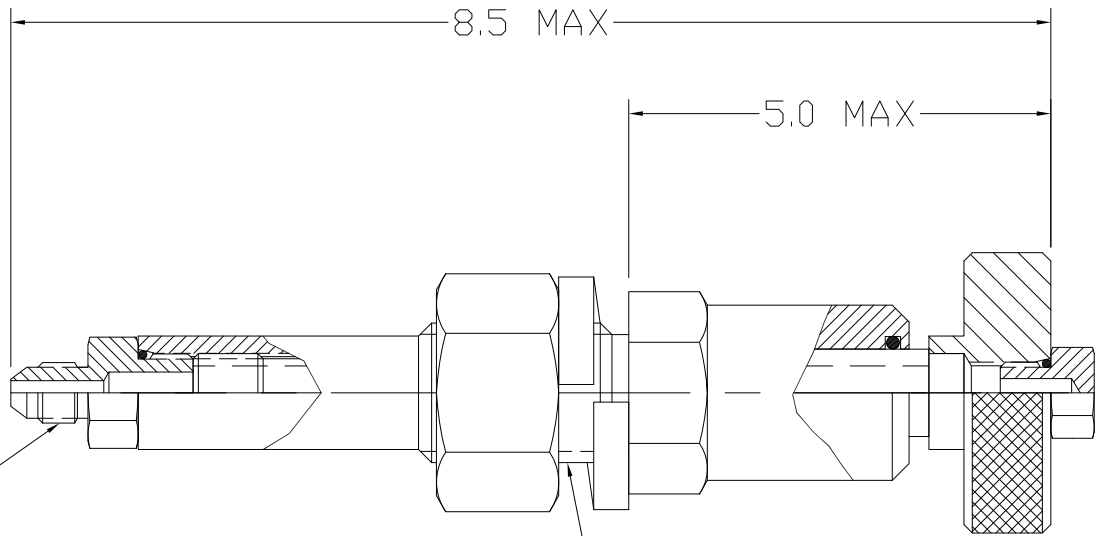

PART NO. 2106
PRESSURE CONTROL
REMOTE CONTROL
SEAL KIT SK-2106

8.5 MAX

5.0 MAX

1/4" MALE JIC
7/16-20UNF-2A TH'D.

Ø1.0