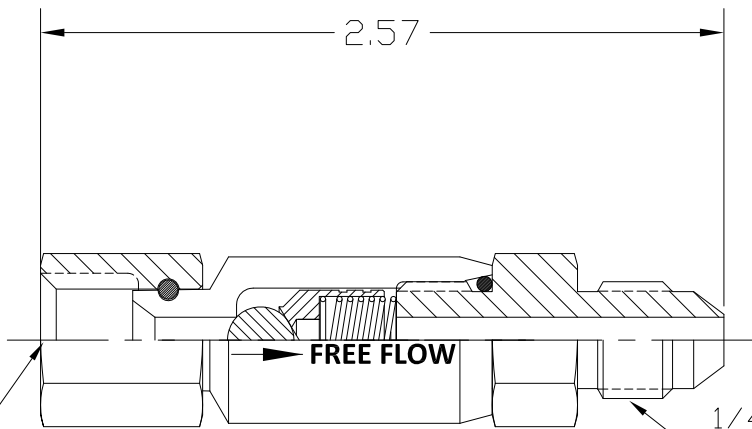

PART NO. 2104
CHECK VALVE
SEAL KIT SK-2104

1/4" FEMALE JIC
7/16-20UNF-2B TH'D.

1/4" MALE JIC
7/16-20UNF-2A TH'D.