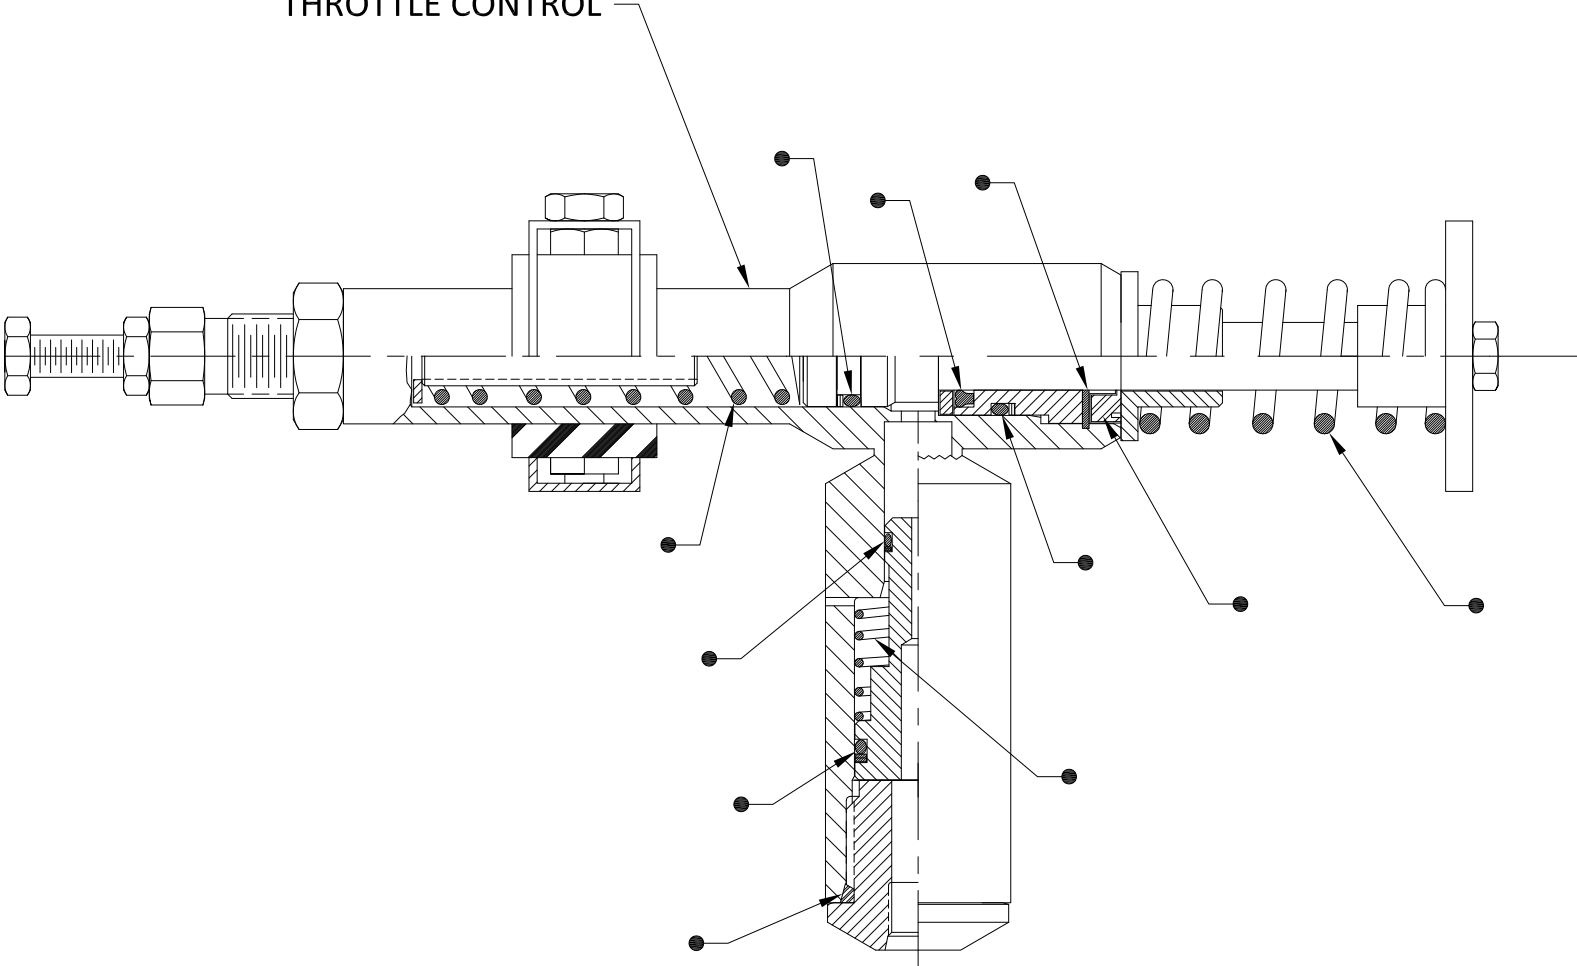

THROTTLE CONTROL

● REPAIR KIT NO. 2145-14 INCLUDES ALL SEALS, SPRINGS, AND RETAINERS AS SHOWN