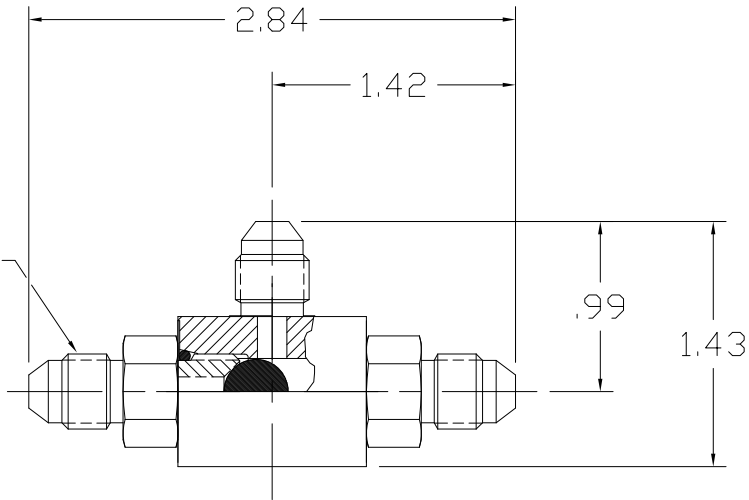

PART NO. 2114
SHUTTLE VALVE

1/4" MALE JIC
7/16-20UNF-2A TH'D.
(3 PLACES)

.875 HEX