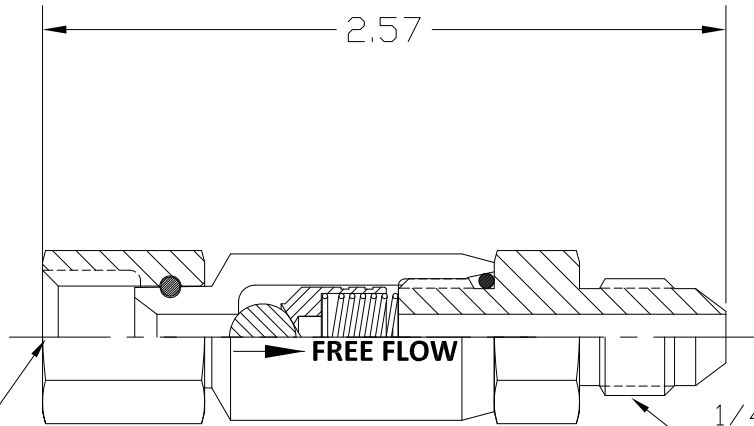

**PART NO. 2104**  
**CHECK VALVE**  
**SEAL KIT SK-2104**

1/4" FEMALE JIC  
7/16-20UNF-2B TH'D.

1/4" MALE JIC  
7/16-20UNF-2A TH'D.